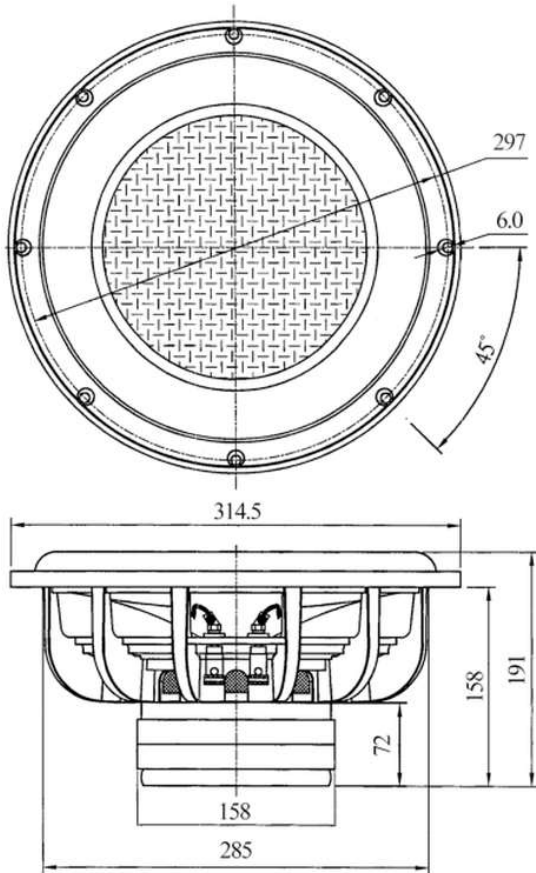

UM12-22 12" Ultimax DVC Subwoofer 2 ohm Per Coil

UM12-22

PARAMETERS	
Impedance	2+2 ohms
Re	3.2 ohms
Le	1.25 mH @ 1kHz
Fs	26.2 Hz
Qms	3.62
Qes	0.71
Qts	0.59
Mms	270g
Cms	0.14 mm/N
Sd	490.9 cm ²
Vd	932.7 cm ³
BL	N/A
Vas	46.8 liters
Xmax	19 mm
VC Diameter	63.5 mm
SPL	86.7 dB @ 2.83V/1m
RMS Power Handling	600 watts
Usable Frequency Range (Hz)	20 - 1,000 Hz

- FEATURES**
- Thick, one-piece Nomex honeycomb covered cone with woven heavy-duty glass-fiber
 - Tall-boy rubber surround for extra-long linear excursion without reducing cone surface area
 - 600 watts RMS power handling
 - Copper shorting rings and cap reduce distortion due to inductance variations
 - Dual 2 ohm, 2-layer copper voice coils