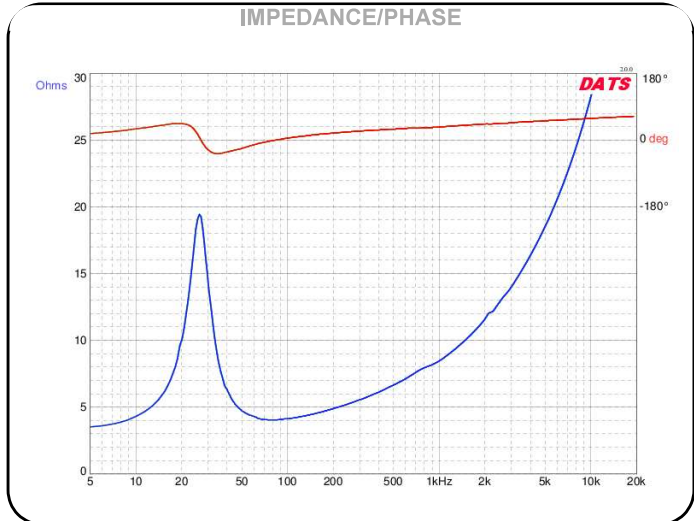

UM12-22 12" Ultimax DVC Subwoofer 2 ohm Per Coil

UM12-22

PARAMETERS	
Impedance	2+2 ohms
Re	3.2 ohms
Le	1.25 mH @ 1kHz
Fs	26.2 Hz
Qms	3.62
Qes	0.71
Qts	0.59
Mms	270g
Cms	0.14 mm/N
Sd	490.9 cm ²
Vd	932.7 cm ³
BL	N/A
Vas	46.8 liters
Xmax	19 mm
VC Diameter	63.5 mm
SPL	86.7 dB @ 2.83V/1m
RMS Power Handling	600 watts
Usable Frequency Range (Hz)	20 - 1,000 Hz

- FEATURES**
- Thick, one-piece Nomex honeycomb covered cone with woven heavy-duty glass-fiber
 - Tall-boy rubber surround for extra-long linear excursion without reducing cone surface area
 - 600 watts RMS power handling
 - Copper shorting rings and cap reduce distortion due to inductance variations
 - Dual 2 ohm, 2-layer copper voice coils