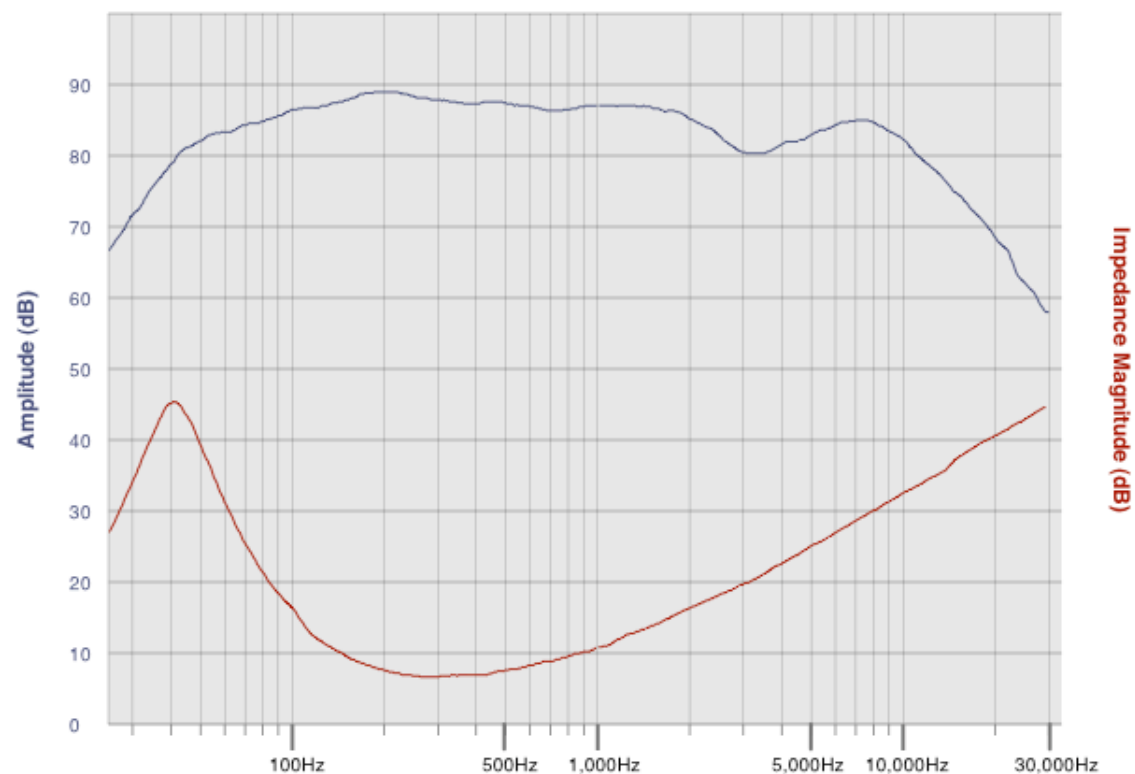

M ALPAIR 10 Installation Guide

Bass Wide

Audiophile Grade Authentic Full Range Performance on the Larger Scale.

Specifications

IMP-NOMINAL	60HM
REVC	5.4OHM
FO	35.0HZ
SD	8.99MM/N
VAS	21.0LTR
CMS	1.84MM/N
MMD	10.73MKG
MMS	11.22G
BL	6.25T.M
QMS	2.37
QES	0.35
QTS	0.3
LEVC	288.727UH
NO	0.25%
SPLO	86.2D
XMAX(1WAY)	9MM
POWER	35WATTS CONT.70WATTS MAX

— Impedance
— Frequency Response

ALPAIR 10

Installation Guide

Bass Wide

Audiophile Grade Authentic Full Range Performance on the Larger Scale.